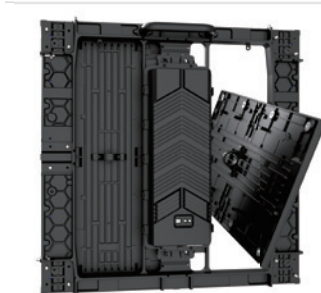

NEC Outdoor dvLED

	Architectural Series			
NEC Model Number	L058e	L080e	L100e	L120e
Pixel Configuration	3-in-1 SMD (Black Body/White Face)			
Number of Pixel per module	82 x 82	60 x 60	48 x 48	40 x 40
Pixel Pitch	5.8mm	8mm	10mm	12mm
Brightness (typical/maximum)	6000 cd/m²			
Lifetime (50% Brightness)	100,000 hours			
Contrast Ratio (typical)	5000:1			
Viewing Angle	70°/70° horizontal / 35°/65° vertical			
Dimming Capability	100 levels			
Color Processing	20 bit			
Color	16.7 million			
LED Refresh Rate	1600 Hz	3400 Hz	5800 Hz	14000 Hz
Frame Rate	60			
POWER CONSUMPTION				
Maximum Brightness [Watt/sqm]	781			
ENVIRONMENTAL CONDITIONS				
Operating Temperature	-4° to 122°F / -20° to 50°C			
Operating Humidity	10% to 90%			
MECHANICAL				
Dimensions (W x H x D)	18.9 x 18.9 x 3.5" (480 x 480 x 89mm)			
Weight	18lbs (8.2kg)			
Curved Display Option	2.5° / 5° / 7.5°			
ADDITIONAL FEATURES				
Servicability	Front & Rear Service			
IP Level	IP65			
Certifications	CCC; CE; ETL; FCC Class A; ROHS			
Warranty	3 years			

Visit www.necdisplay.com for more information