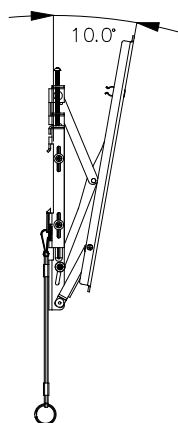

MAX TILT

Model: WMK-3255S

Scale: 1:1

Unit: Inches

NEC

500 Park Boulevard, Suite 1100
Itasca, IL 60143
Telephone: (630) 467-3000