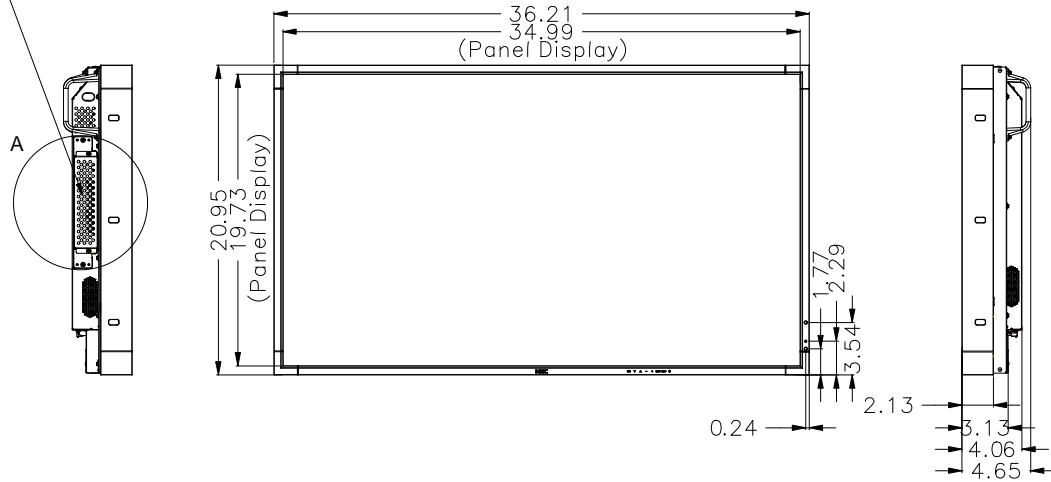

OPS OR OPTION CARD COMPATIBLE
AT SEPARATE TIMES