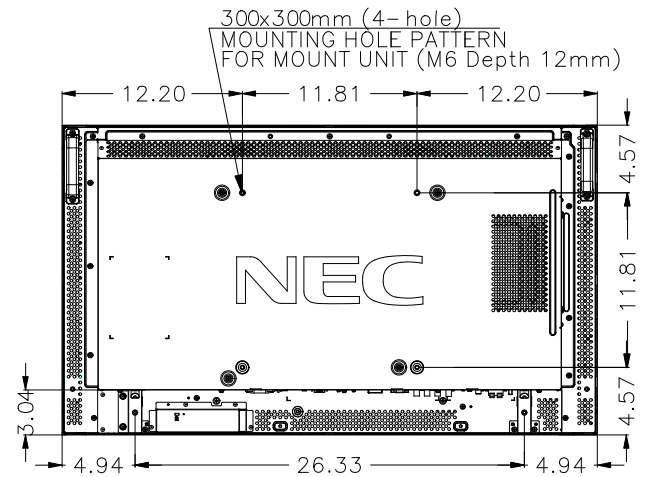

OPS OR OPTION CARD COMPATIBLE
AT SEPARATE TIMES