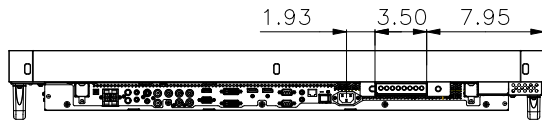

OPS OR OPTION CARD COMPATIBLE
AT SEPARATE TIMES