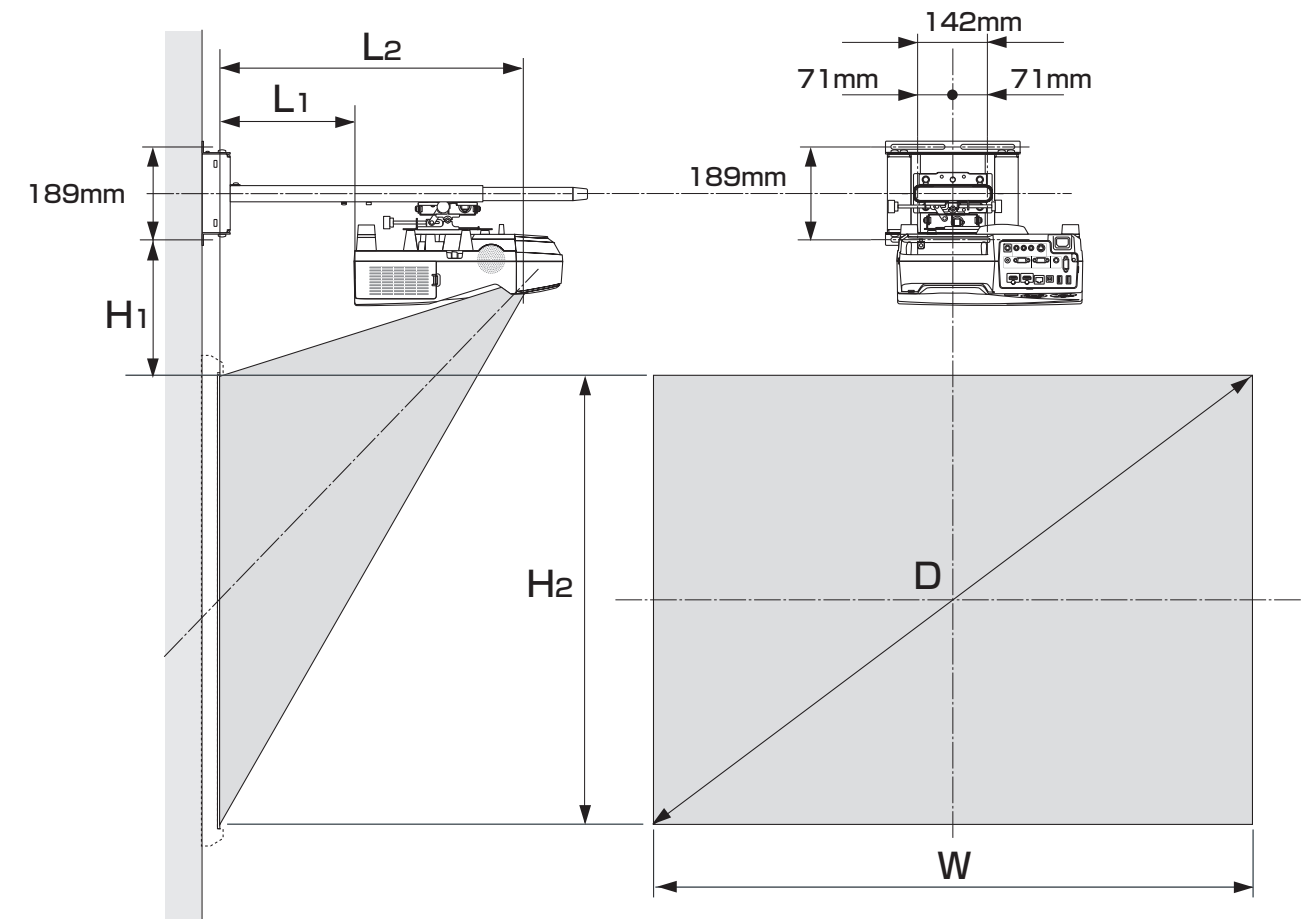

NP04WK/NP04WK1/NP06WK Quick Install Guide

NEC

NP04WK-QIG-01

● **NP-UM330X series**

D (inch)	W (cm)	H2 (cm)	L1 (cm)	L2 (cm)	H1 (cm)
61.5	125.0	93.7	10.5	44.8	21.2
70	142.2	106.7	16.8	51.1	23.1
80	162.6	121.9	24.1	58.5	25.4
90	182.9	137.2	31.5	65.8	27.6
100	203.2	152.4	38.8	73.2	29.9

● **NP-UM330W series**

D (inch)	W (cm)	H2 (cm)	L1 (cm)	L2 (cm)	H1 (cm)
58	124.9	78.1	10.5	44.8	21.3
60	129.2	80.8	12.0	46.4	21.8
70	150.8	94.2	19.8	54.2	24.1
80	172.3	107.7	27.6	62.0	26.5
90	193.9	121.2	35.4	69.8	28.9
100	215.4	134.6	43.2	77.6	31.3

● **NP-U300X series**

D (inch)	W (cm)	H2 (cm)	L1 (cm)	L2 (cm)	H1 (cm)
63	128.0	96.0	13.3	47.5	31.2
65	132.1	99.1	15.0	49.2	32.0
70	142.2	106.7	19.2	53.4	34.2
75	152.4	114.3	23.5	57.7	36.3
77	156.5	117.3	25.1	59.4	37.2
80	162.6	121.9	27.7	61.9	38.4
85	172.7	129.5	32.0	66.2	40.6

● **NP-U310W series**

D (inch)	W (cm)	H2 (cm)	L1 (cm)	L2 (cm)	H1 (cm)
77	165.9	103.7	15.3	49.5	30.2
80	172.3	107.7	17.4	51.6	31.2
85	183.1	114.4	21.4	55.6	32.9
87.2	187.8	117.4	22.6	56.8	33.6
90	193.9	121.2	24.6	58.8	34.6
95	204.6	127.9	28.3	62.5	36.3
100	215.4	134.6	31.9	66.1	38.0

● **NP-UM383WLJL series**

Screen		Projection distance				Height between wall adapt-er' s lower edge screw hole center and screen' s upper edge - H1 (cm)	
		L1 (cm)		L2 (cm)			
Size (D)	W (width) x H2 (height) (cm)	wide	tele	wide	tele	Lens Shift MAX	Lens Shift MIN
70	150.8 x 94.2	8.0	10.1	41.0	43.2	27.08	21.38
80	172.3 x 107.7	13.8	16.3	46.8	49.3	30.58	24.08
90	193.9 x 121.2	19.7	22.4	52.7	55.4	33.98	26.78
100	215.4 x 134.6	25.5	28.5	58.5	61.5	37.48	29.48
110	236.9 x 148.1	31.3	34.6	64.3	67.6	40.98	32.08
120	258.5 x 161.5	37.1	40.8	70.1	73.8	44.48	34.78
130	280.0 x 175.0	42.9	46.9	75.9	79.9	47.98	37.48