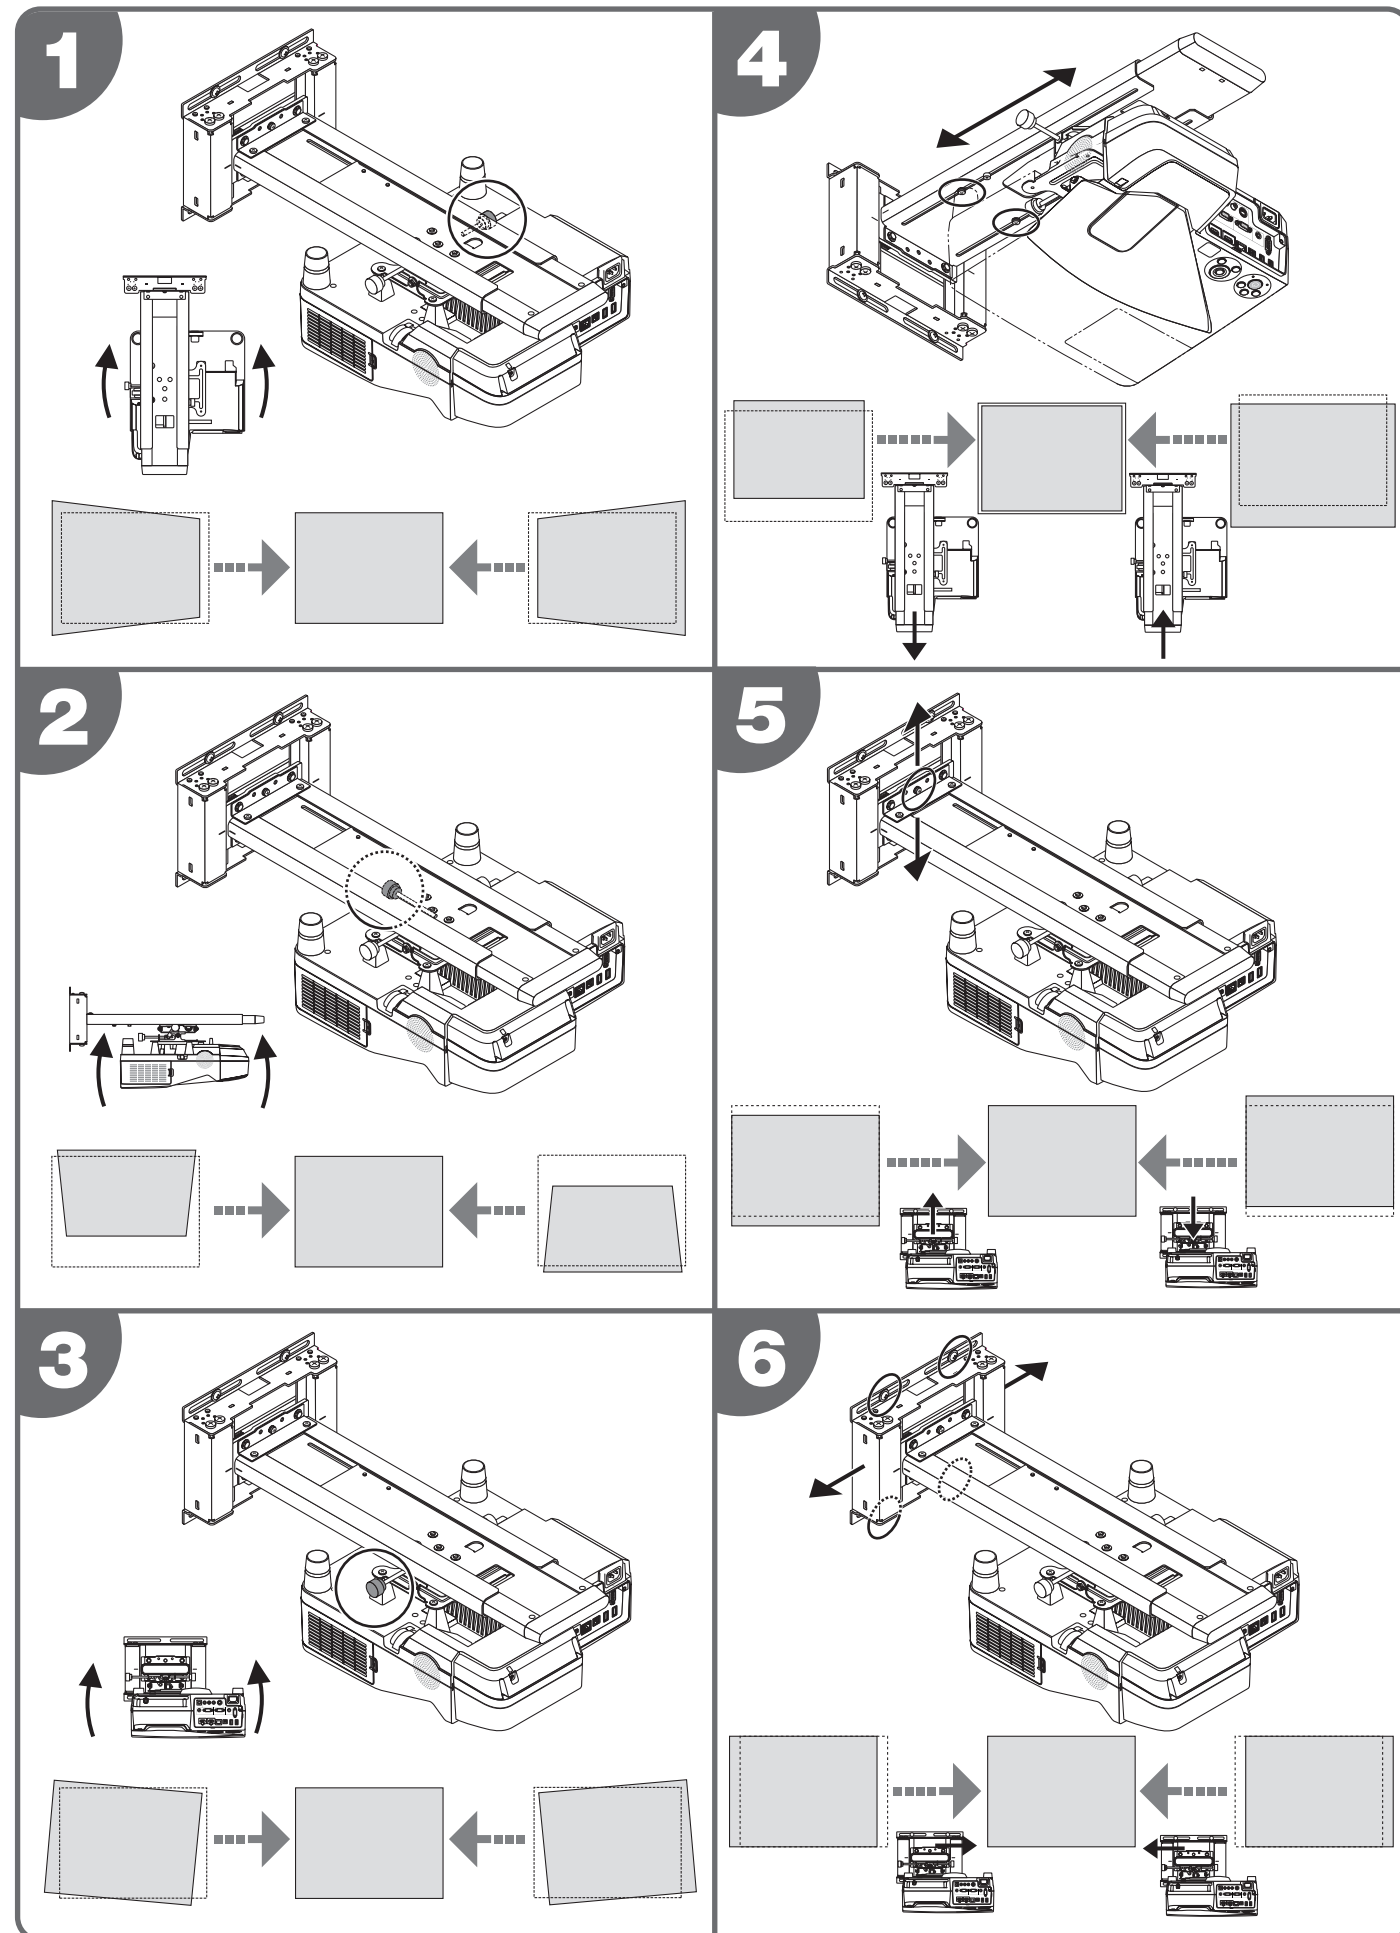

NP04WK/NP04WK1/NP06WK Quick Install Guide

NEC

NP04WK-QIG-01

● **NP-UM330X series**

D (inch)	W (cm)	H2 (cm)	L1 (cm)	L2 (cm)	H1 (cm)
61.5	125.0	93.7	10.5	44.8	21.2
70	142.2	106.7	16.8	51.1	23.1
80	162.6	121.9	24.1	58.5	25.4
90	182.9	137.2	31.5	65.8	27.6
100	203.2	152.4	38.8	73.2	29.9

● **NP-UM330W series**

D (inch)	W (cm)	H2 (cm)	L1 (cm)	L2 (cm)	H1 (cm)
58	124.9	78.1	10.5	44.8	21.3
60	129.2	80.8	12.0	46.4	21.8
70	150.8	94.2	19.8	54.2	24.1
80	172.3	107.7	27.6	62.0	26.5
90	193.9	121.2	35.4	69.8	28.9
100	215.4	134.6	43.2	77.6	31.3

● **NP-U300X series**

D (inch)	W (cm)	H2 (cm)	L1 (cm)	L2 (cm)	H1 (cm)
63	128.0	96.0	13.3	47.5	31.2
65	132.1	99.1	15.0	49.2	32.0
70	142.2	106.7	19.2	53.4	34.2
75	152.4	114.3	23.5	57.7	36.3
77	156.5	117.3	25.1	59.4	37.2
80	162.6	121.9	27.7	61.9	38.4
85	172.7	129.5	32.0	66.2	40.6

● **NP-UM383WLJL series**

Screen		Projection distance				Height between wall adapt-er' s lower edge screw hole center and screen' s upper edge - H1 (cm)	
		L1 (cm)		L2 (cm)			
Size (D)	W (width) x H2 (height) (cm)	wide	tele	wide	tele	Lens Shift MAX	Lens Shift MIN
70	150.8 x 94.2	8.0	10.1	41.0	43.2	27.08	21.38
80	172.3 x 107.7	13.8	16.3	46.8	49.3	30.58	24.08
90	193.9 x 121.2	19.7	22.4	52.7	55.4	33.98	26.78
100	215.4 x 134.6	25.5	28.5	58.5	61.5	37.48	29.48
110	236.9 x 148.1	31.3	34.6	64.3	67.6	40.98	32.08
120	258.5 x 161.5	37.1	40.8	70.1	73.8	44.48	34.78
130	280.0 x 175.0	42.9	46.9	75.9	79.9	47.98	37.48