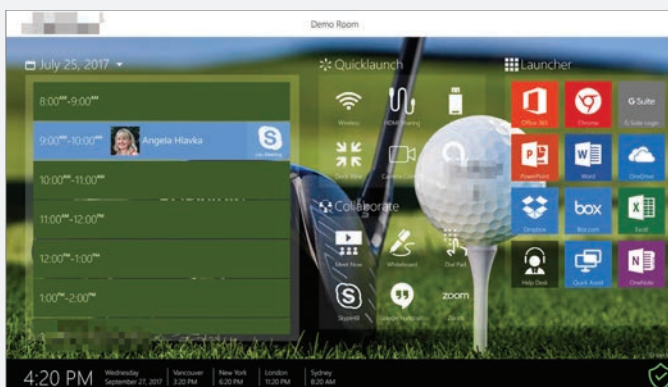

Make It Your Own

Add Your Logo and Customize the Colors for your Brand

Add as Few or as Many Icons that you Need