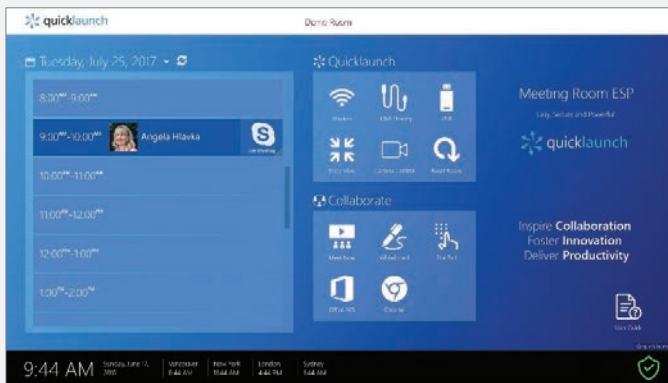

Make It Your Own

Add Your Logo and Customize the Colors for your Brand

Add as Few or as Many Icons that you Need