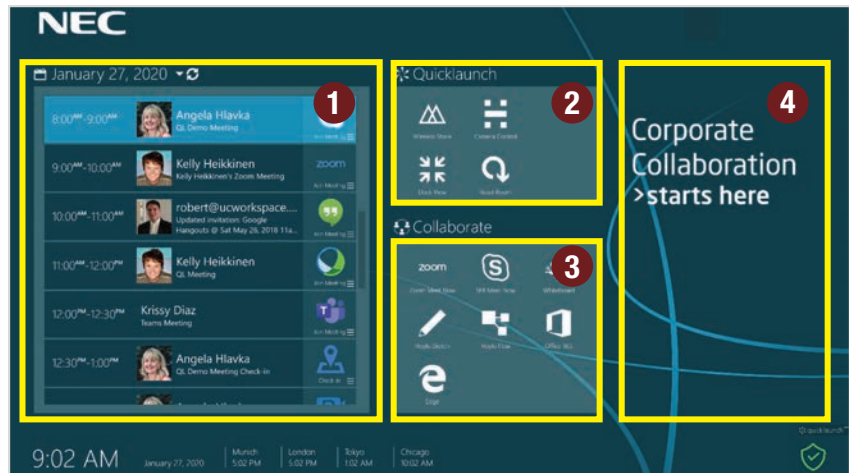

4 Meeting Room+ Experience

Line of Business Applications

Also Add Websites, Videos, Files, User Guides

4 Customizable Sections - Export the Template to Rollout to Multiple Rooms

- One Touch Join Calendar for Multiple Meeting Providers – Future Proofing for Provider Changes
- Ability to Use their Own Hardware
- Ability to Start Applications
- Ability to Share Devices via wired, wireless on multiple platforms
- Send Data Created Securely via email
- Reset the Room to clear credentials and Prepare for Next Meeting
- Secure Mode to Lock Down the PC