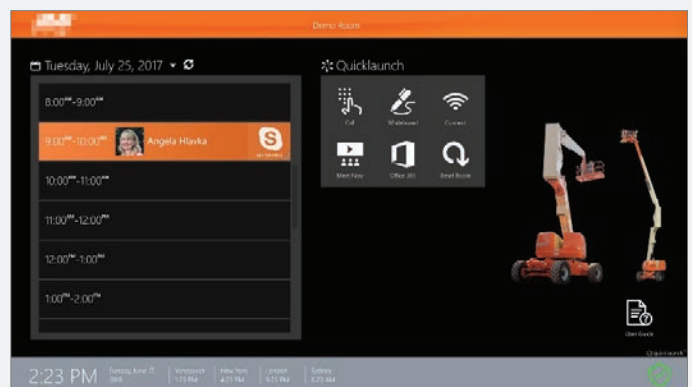

Make It Your Own

Add Your Logo and Customize the Colors for your Brand

Add as Few or as Many Icons that you Need