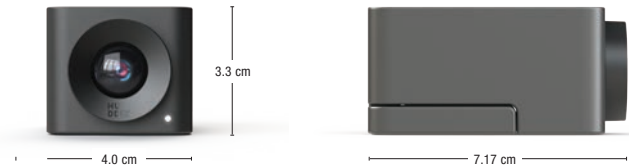

Video Conference Camera

Viewing Angle	Ultra-wide angle glass optics Horizontal field of view 120° Vertical field of view 90° Diagonal field of view 150° f/2.8 aperture
Resolution	12 Megapixels 1/2.3" CMOS sensor 1080p Full HD @ 30 fps 720p HD @ 30 fps 16:9 aspect ratio output UVC 1.1 plug-and-play compatible
Aspect Ratio	16:9
Optical Capabilities	Digital Pan / Tilt / Zoom with 3x lossless digital zoom
Driver	Plug & Play - driverless install
Connectivity	SuperSpeed USB 3.0
Software Specification	Spatio-temporal noise filtering / High-quality video scaling and dewarping flicker elimination / Robust automatic white balance / Optical aberration correction / 3DNR sensor-model based visual noise reduction

- Encompass the entire meeting room with 120° viewing angle
- Perfect viewing at any distance, whether standing in front of the board or sitting at the back
- Auto-adapts to any lighting condition