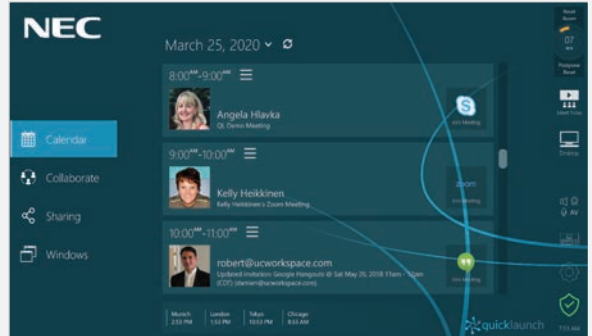

### Mosaic Connect

- Mosaic Connect is a wireless presentation software that allows users to share easily from any BYOD device
- It is designed to advance the way people work together with and on an NEC InfinityBoard
- Works with Windows 10, Mac, iOS, Android, and Chrome devices
- Users can join the session via their own device both in-room and remote
- No subscription is necessary

Quicklaunch™ is a simple and secure meeting room application that transforms a PC into a **Powerful One Touch Meeting Space**.

Optimized and Customized for use with NEC Displays

- Join Meetings
- Start Applications
- Access
- Content
- Share Devices
- And more ....

Available in two Interfaces

Flat Interface

1 One Touch Join Calendar

Just Invite the Room Using Exchange or Google

2 Share Devices & Data

Use Your Favorite Wireless or a Wired Connection  
Connect to Files, Shares, Dropbox, One Drive etc.