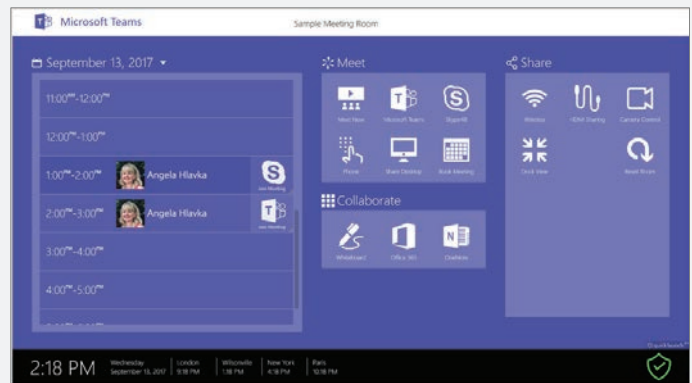

Make It Your Own

Add Your Logo and Customize the Colors for your Brand

Add as Few or as Many Icons that you Need