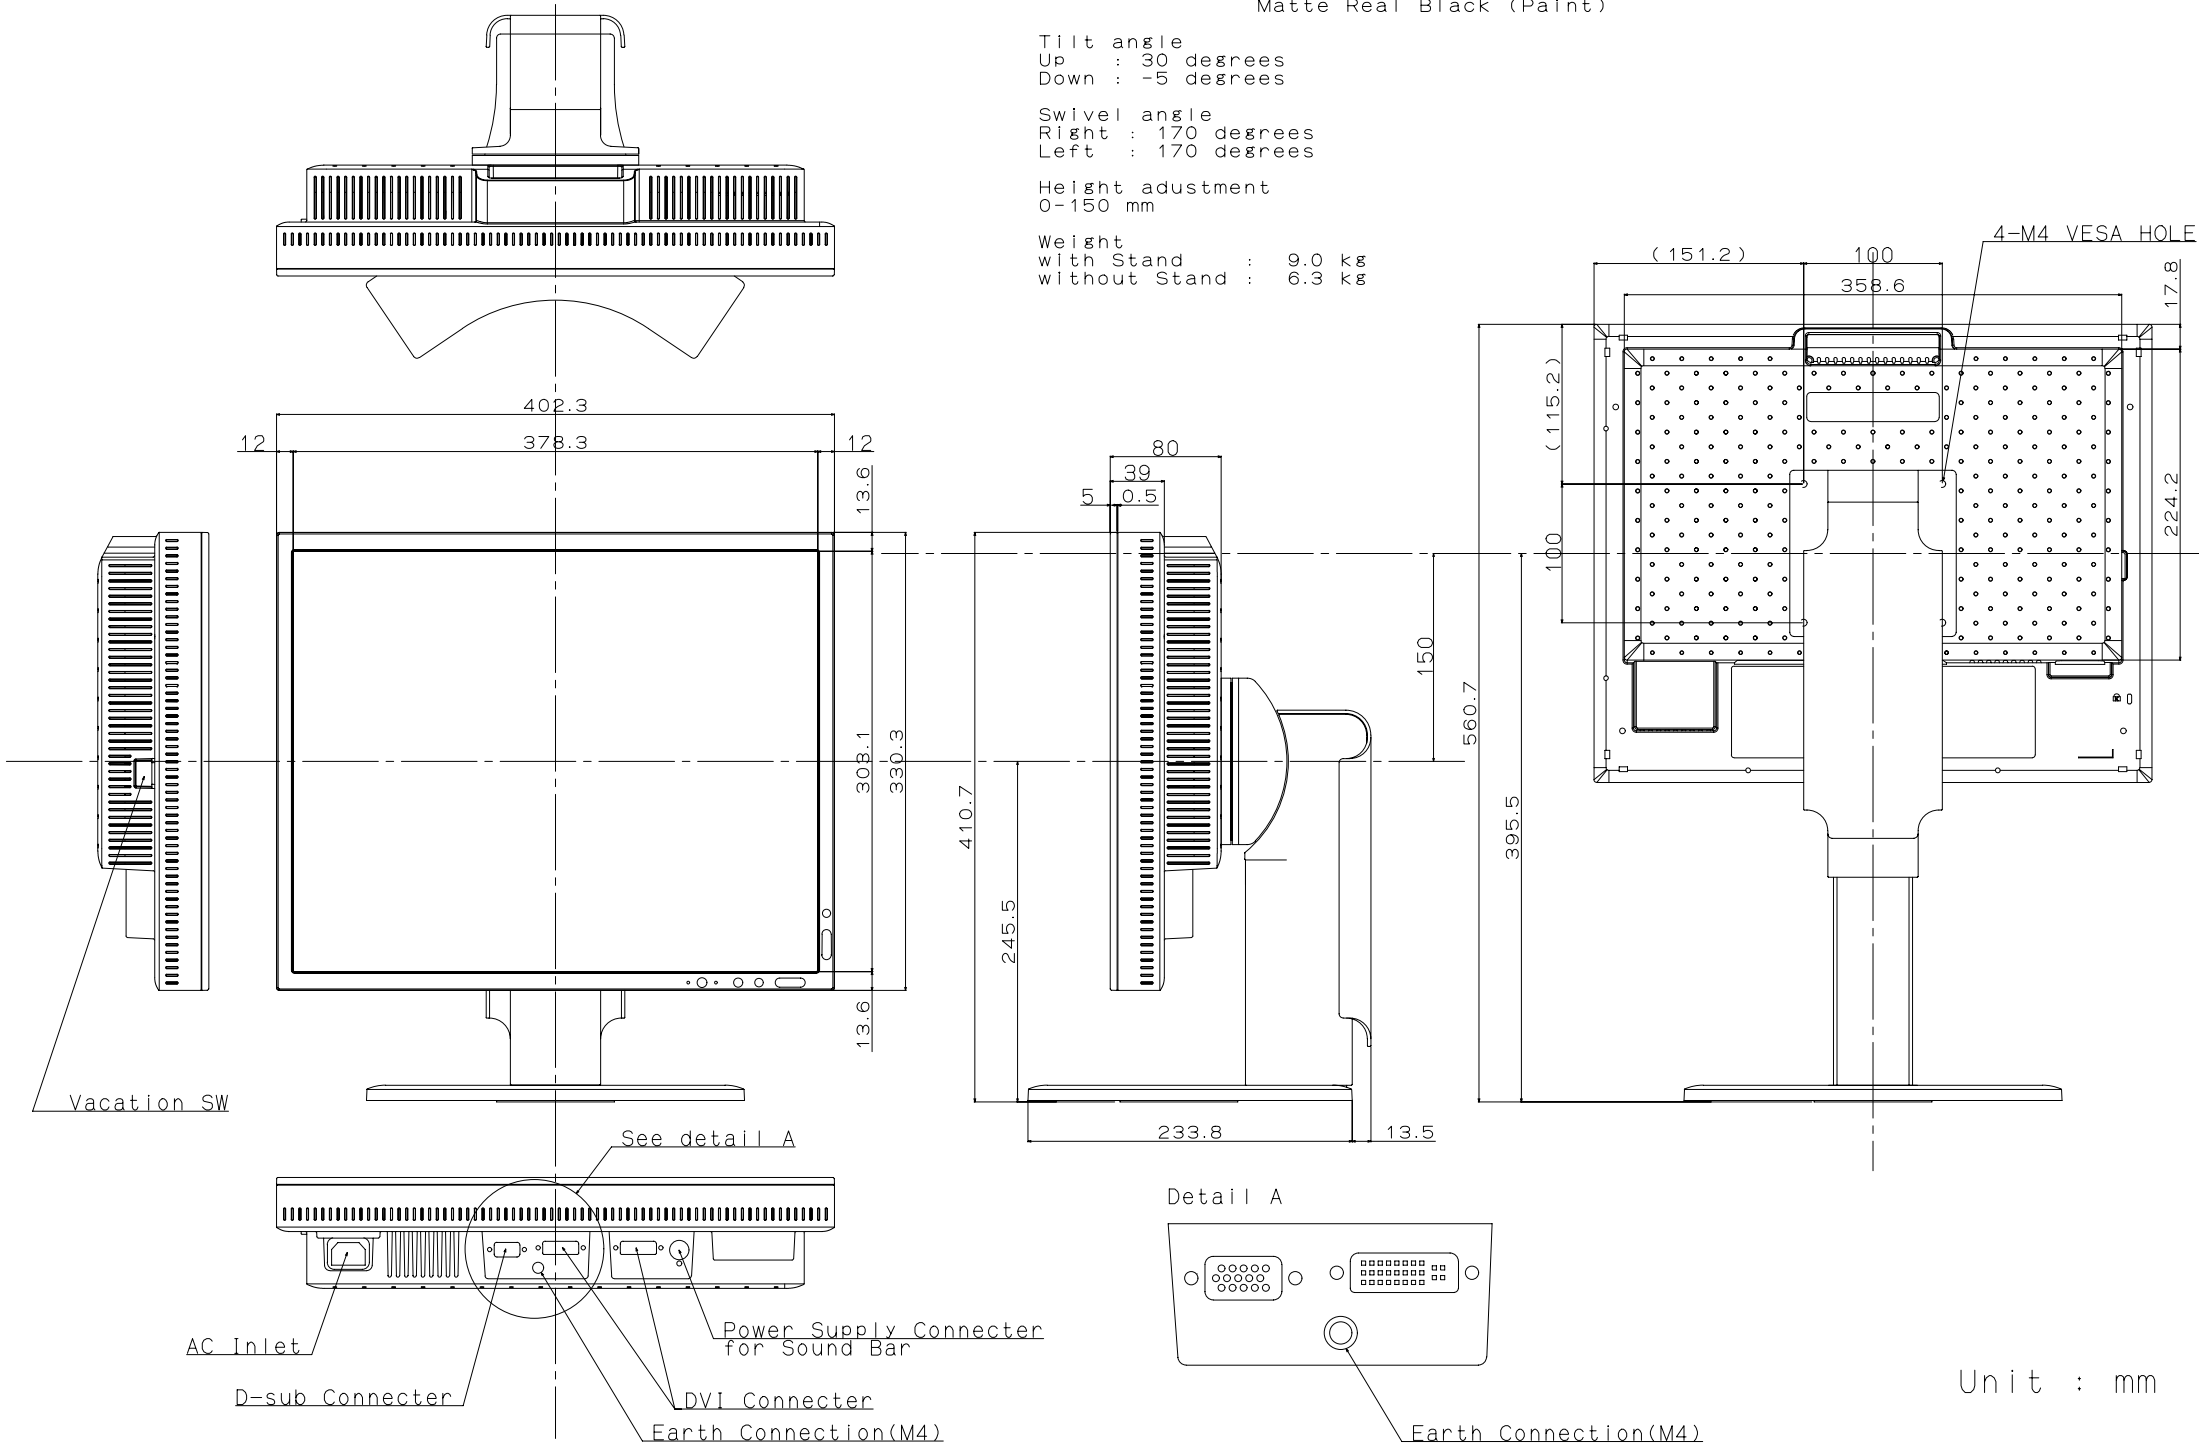

LCD1990SX i

Cabinet color
 White model : Whitish Gray
 Aluminum Silver (Paint)
 Black model : Matte Real Black
 Matte Real Black (Paint)

Tilt angle
 Up : 30 degrees
 Down : -5 degrees

Swivel angle
 Right : 170 degrees
 Left : 170 degrees

Height adjustment
 0-150 mm

Weight
 with Stand : 9.0 kg
 without Stand : 6.3 kg

Unit : mm