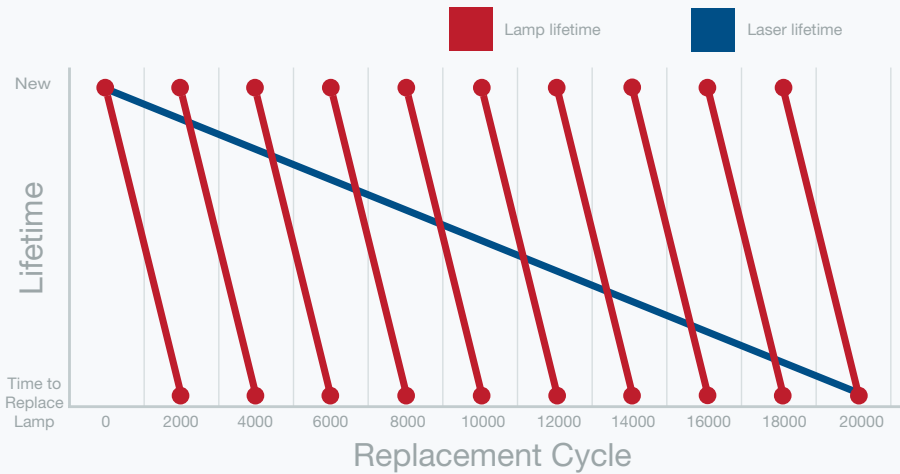

## Constant Color & Brightness Rendition

The laser projectors' color rendition and brightness stays constant throughout the 20,000 hours of laser life.

## 20,000 Hours of Illumination