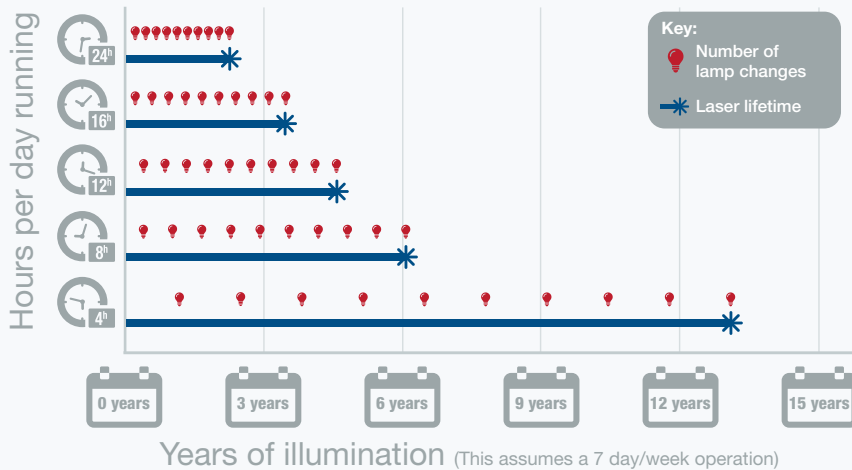

## Constant Color & Brightness Rendition

The laser projectors' color rendition and brightness stays constant throughout the 20,000 hours of laser life.

## 20,000 Hours of Illumination